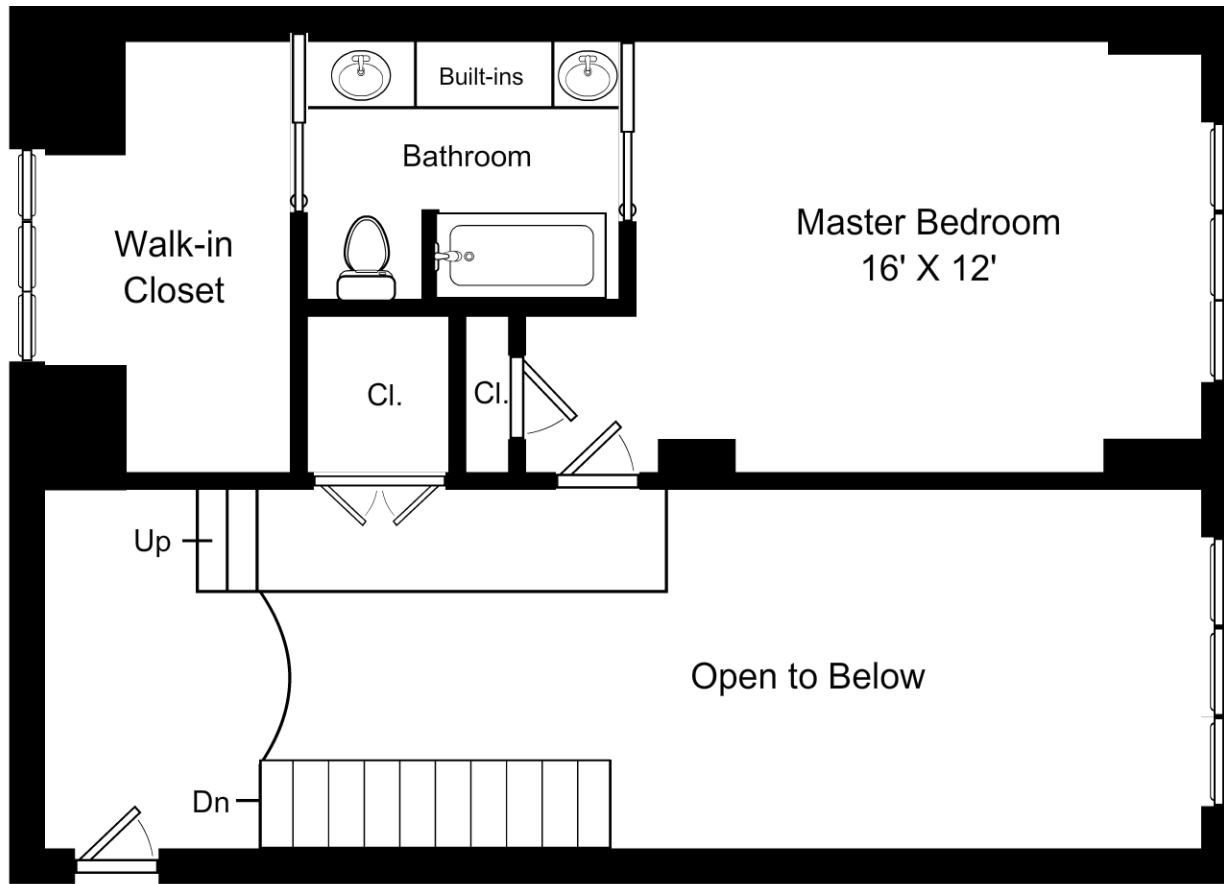

This is an artistic rendering, not a technical drawing. Dimensions are estimates and are not guaranteed. May not be to exact scale.

Ceiling height: 8' - 16' 6"

27 Chestnut Street Boston Unit GB Garden Level

powered by 2020 Icovia

This floor plan is a representation and should not be relied on exclusively. Measurements should be verified to ensure accuracy.

This is an artistic rendering, not a technical drawing. Dimensions are estimates and are not guaranteed. May not be to exact scale.

27 Chestnut Street Boston Unit GB Parlour Level

powered by 2020 Icovia

This floor plan is a representation and should not be relied on exclusively. Measurements should be verified to ensure accuracy.